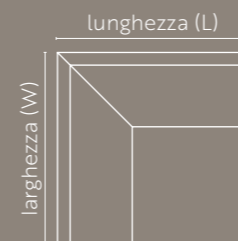

Strutture in acciaio per realizzazione pergolati.

DRITTO

	H 242
L 150	✓
L 200	✓
L 250	✓
L 300	✓
L 400	✓

QUADRATO

	H 242
LxW 224x200	✓
LxW 274x250	✓
LxW 324x250	✓
LxW 324x300	✓
LxW 424x250	✓
LxW 424x300	✓

ANGOLARE

DRITTA

	H 30	H 40	H 50	H 60
L 100	✓	✓	✓	✓
L 150	✓	✓	✓	✓
L 200	✓	✓	✓	✓

ANGOLO INTERNO

	H 30	H 40	H 50	H 60
LxW 50x50	✓	✓	✓	✓
LxW 100x100	✓	✓	✓	✓

CURVA INTERNA

	H 30	H 40	H 50	H 60
LxW 50x50	✓	✓	✓	✓
LxW 100x100	✓	✓	✓	✓
LxW 150x150	✓	✓	✓	✓

ACCIAIO CORTEN

ACCIAIO VERNICIATO A POLVERE

ANGOLO ESTERNO

	H 30	H 40	H 50	H 60
LxW 50x50	✓	✓	✓	✓
LxW 100x100	✓	✓	✓	✓

CURVA ESTERNA

	H 30	H 40	H 50	H 60
LxW 50x50	✓	✓	✓	✓
LxW 100x100	✓	✓	✓	✓
LxW 150x150	✓	✓	✓	✓