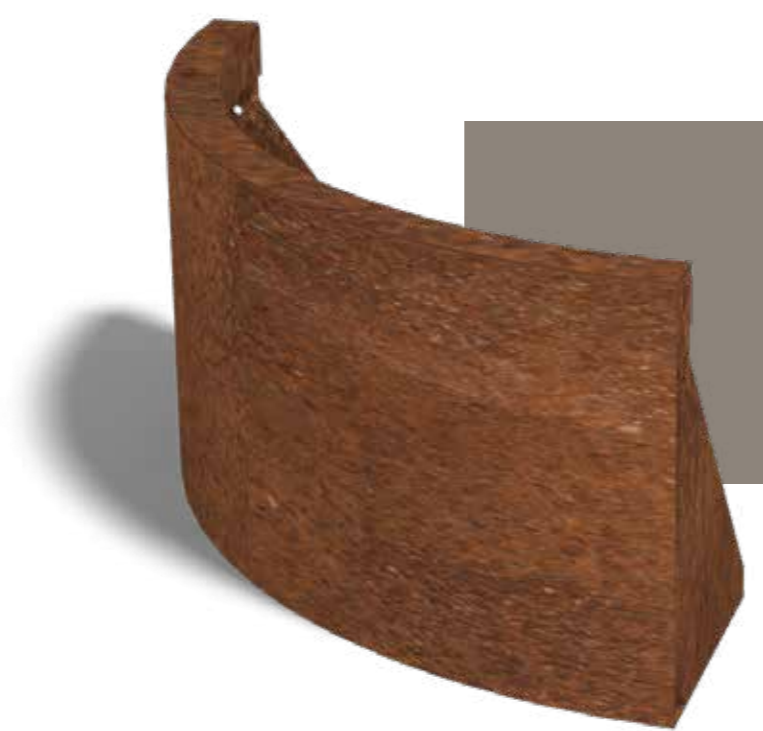

ACCIAIO CORTEN

ACCIAIO VERNICIATO A POLVERE

ANGOLO ESTERNO

	H 30	H 40	H 50	H 60
LxW 50x50	✓	✓	✓	✓
LxW 100x100	✓	✓	✓	✓

CURVA ESTERNA

	H 30	H 40	H 50	H 60
LxW 50x50	✓	✓	✓	✓
LxW 100x100	✓	✓	✓	✓
LxW 150x150	✓	✓	✓	✓