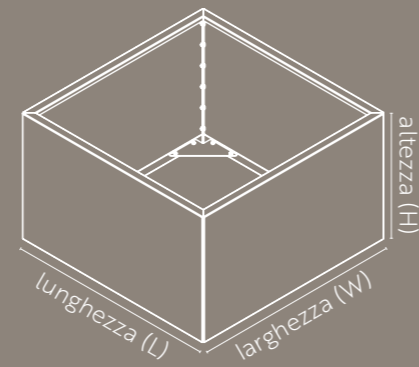

GREEN
GREEN
plants and service

01
IRON

FIORIERE IN ACCIAIO CORTEN E IN ACCIAIO VERNICIATO COMPONIBILI E MODULARI

Fioriere in acciaio componibili, dotate di kit di montaggio, che ne garantisce il minimo ingombro e la massima adattabilità e facilità di trasporto.
Disponibili in acciaio corten o verniciato a polvere.

QUADRATA

	H 30	H 40	H 50	H 60	H 70	H 80
LxW 30x30	✓	✓		✓		✓
LxW 40x40	✓	✓		✓		✓
LxW 50x50	✓	✓	✓	✓		✓
LxW 60x60	✓	✓		✓		✓
LxW 70x70					✓	
LxW 80x80	✓	✓		✓		✓
LxW 100x100	✓	✓	✓	✓		✓
LxW 120x120	✓	✓		✓		✓

QUADRATA XL

	H 30	H 40	H 50	H 60	H 80
LxW 150x150	✓	✓	✓	✓	✓
LxW 160x160	✓	✓		✓	✓
LxW 180x180	✓	✓		✓	✓
LxW 200x200	✓	✓	✓	✓	✓
LxW 240x240	✓	✓		✓	✓
LxW 300x300	✓	✓	✓	✓	✓

ACCIAIO CORTEN

ACCIAIO VERNICIATO A POLVERE

RETTANGOLARE

	H 30	H 40	H 50	H 60	H 80
LxW 30x40	✓	✓		✓	✓
LxW 30x50	✓	✓		✓	✓
LxW 30x60	✓	✓		✓	✓
LxW 30x80	✓	✓		✓	✓
LxW 30x100	✓	✓		✓	✓
LxW 30x120	✓	✓		✓	✓
LxW 40x50	✓	✓		✓	✓
LxW 40x60	✓	✓		✓	✓
LxW 40x80	✓	✓		✓	✓
LxW 40x100	✓	✓		✓	✓
LxW 40x120	✓	✓		✓	✓
LxW 50x60	✓	✓		✓	✓
LxW 50x80	✓	✓		✓	✓
LxW 50x100	✓	✓	✓	✓	✓
LxW 50x120	✓	✓		✓	✓
LxW 60x80	✓	✓		✓	✓
LxW 60x100	✓	✓		✓	✓
LxW 60x120	✓	✓		✓	✓
LxW 80x100	✓	✓		✓	✓
LxW 80x120	✓	✓		✓	✓
LxW 100x120	✓	✓		✓	✓