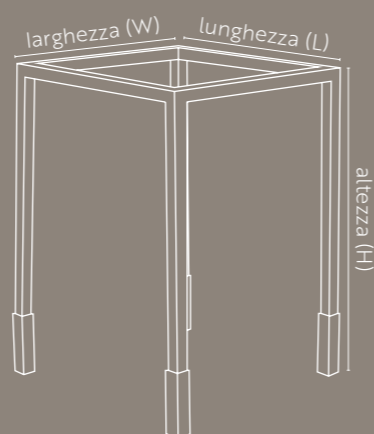

Strutture in acciaio per realizzazione pergolati.

DRITTO

	H 242
L 150	✓
L 200	✓
L 250	✓
L 300	✓
L 400	✓

QUADRATO

	H 242
LxW 224x200	✓
LxW 274x250	✓
LxW 324x250	✓
LxW 324x300	✓
LxW 424x250	✓
LxW 424x300	✓

ANGOLARE

DRITTA

	H 30	H 40	H 50	H 60
L 100	✓	✓	✓	✓
L 150	✓	✓	✓	✓
L 200	✓	✓	✓	✓

ANGOLO INTERNO

	H 30	H 40	H 50	H 60
LxW 50x50	✓	✓	✓	✓
LxW 100x100	✓	✓	✓	✓

CURVA INTERNA

	H 30	H 40	H 50	H 60
LxW 50x50	✓	✓	✓	✓
LxW 100x100	✓	✓	✓	✓
LxW 150x150	✓	✓	✓	✓