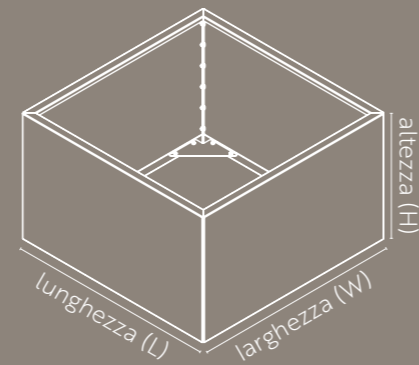

GREEN
GREEN
plants and service

01
IRON

FIORIERE IN ACCIAIO CORTEN E IN ACCIAIO VERNICIATO COMPONIBILI E MODULARI

Fioriere in acciaio componibili, dotate di kit di montaggio, che ne garantisce il minimo ingombro e la massima adattabilità e facilità di trasporto.
Disponibili in acciaio corten o verniciato a polvere.

QUADRATA

	H 30	H 40	H 50	H 60	H 70	H 80
LxW 30x30	✓	✓		✓		✓
LxW 40x40	✓	✓		✓		✓
LxW 50x50	✓	✓	✓	✓		✓
LxW 60x60	✓	✓		✓		✓
LxW 70x70					✓	
LxW 80x80	✓	✓		✓		✓
LxW 100x100	✓	✓	✓	✓		✓
LxW 120x120	✓	✓		✓		✓

QUADRATA XL

	H 30	H 40	H 50	H 60	H 80
LxW 150x150	✓	✓	✓	✓	✓
LxW 160x160	✓	✓		✓	✓
LxW 180x180	✓	✓		✓	✓
LxW 200x200	✓	✓	✓	✓	✓
LxW 240x240	✓	✓		✓	✓
LxW 300x300	✓	✓	✓	✓	✓

ACCIAIO CORTEN

ACCIAIO VERNICIATO A POLVERE

RETTANGOLARE

	H 30	H 40	H 50	H 60	H 80
LxW 30x40	✓	✓		✓	✓
LxW 30x50	✓	✓		✓	✓
LxW 30x60	✓	✓		✓	✓
LxW 30x80	✓	✓		✓	✓
LxW 30x100	✓	✓		✓	✓
LxW 30x120	✓	✓		✓	✓
LxW 40x50	✓	✓		✓	✓
LxW 40x60	✓	✓		✓	✓
LxW 40x80	✓	✓		✓	✓
LxW 40x100	✓	✓		✓	✓
LxW 40x120	✓	✓		✓	✓
LxW 50x60	✓	✓		✓	✓
LxW 50x80	✓	✓		✓	✓
LxW 50x100	✓	✓	✓	✓	✓
LxW 50x120	✓	✓		✓	✓
LxW 60x80	✓	✓		✓	✓
LxW 60x100	✓	✓		✓	✓
LxW 60x120	✓	✓		✓	✓
LxW 80x100	✓	✓		✓	✓
LxW 80x120	✓	✓		✓	✓
LxW 100x120	✓	✓		✓	✓