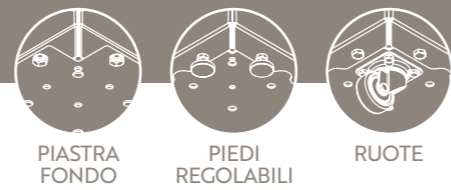

GREEN
GREEN
plants and service

01
IRON

FIORIERE IN ACCIAIO CORTEN E IN ACCIAIO VERNICIATO COMPONIBILI E MODULARI

Fioriere in acciaio componibili, dotate di kit di montaggio, che ne garantisce il minimo ingombro e la massima adattabilità e facilità di trasporto.
Disponibili in acciaio corten o verniciato a polvere.

QUADRATA

	H 30	H 40	H 50	H 60	H 70	H 80
LxW 30x30	✓	✓		✓		✓
LxW 40x40	✓	✓		✓		✓
LxW 50x50	✓	✓	✓	✓		✓
LxW 60x60	✓	✓		✓		✓
LxW 70x70					✓	
LxW 80x80	✓	✓		✓		✓
LxW 100x100	✓	✓	✓	✓		✓
LxW 120x120	✓	✓		✓		✓

QUADRATA XL

	H 30	H 40	H 50	H 60	H 80
LxW 150x150	✓	✓	✓	✓	✓
LxW 160x160	✓	✓		✓	✓
LxW 180x180	✓	✓		✓	✓
LxW 200x200	✓	✓	✓	✓	✓
LxW 240x240	✓	✓		✓	✓
LxW 300x300	✓	✓	✓	✓	✓

ACCIAIO CORTEN

ACCIAIO VERNICIATO A POLVERE

RETTANGOLARE

	H 30	H 40	H 50	H 60	H 80
LxW 30x40	✓	✓		✓	✓
LxW 30x50	✓	✓		✓	✓
LxW 30x60	✓	✓		✓	✓
LxW 30x80	✓	✓		✓	✓
LxW 30x100	✓	✓		✓	✓
LxW 30x120	✓	✓		✓	✓
LxW 40x50	✓	✓		✓	✓
LxW 40x60	✓	✓		✓	✓
LxW 40x80	✓	✓		✓	✓
LxW 40x100	✓	✓		✓	✓
LxW 40x120	✓	✓		✓	✓
LxW 50x60	✓	✓		✓	✓
LxW 50x80	✓	✓		✓	✓
LxW 50x100	✓	✓	✓	✓	✓
LxW 50x120	✓	✓		✓	✓
LxW 60x80	✓	✓		✓	✓
LxW 60x100	✓	✓		✓	✓
LxW 60x120	✓	✓		✓	✓
LxW 80x100	✓	✓		✓	✓
LxW 80x120	✓	✓		✓	✓
LxW 100x120	✓	✓		✓	✓