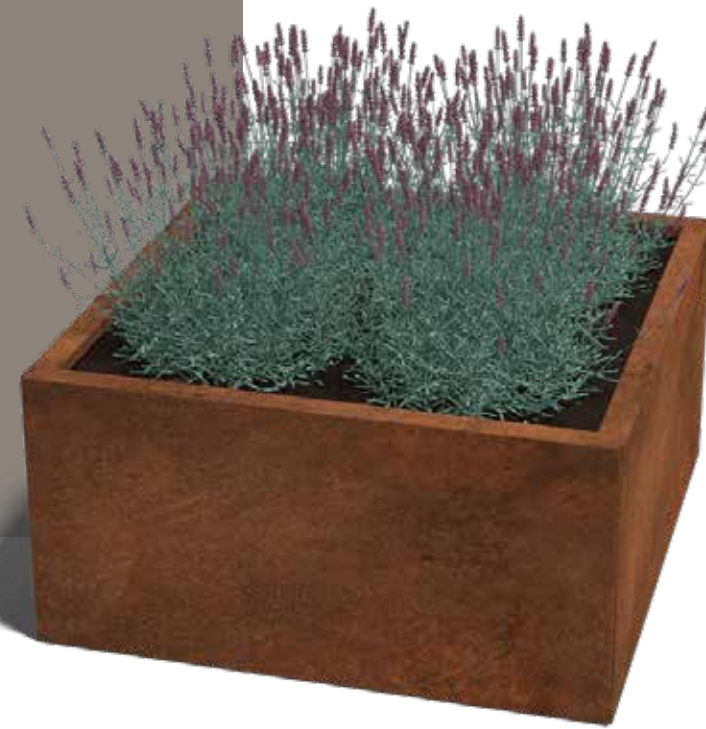

FIORIERE IN ACCIAIO CORTEN E IN ACCIAIO VERNICIATO COMPONIBILI E MODULARI

Fioriere in acciaio componibili, dotate di kit di montaggio, che ne garantisce il minimo ingombro e la massima adattabilità e facilità di trasporto.
Disponibili in acciaio corten o verniciato a polvere.

QUADRATA

	H 30	H 40	H 50	H 60	H 70	H 80
LxW 30x30	✓	✓		✓		✓
LxW 40x40	✓	✓		✓		✓
LxW 50x50	✓	✓	✓	✓		✓
LxW 60x60	✓	✓		✓		✓
LxW 70x70					✓	
LxW 80x80	✓	✓		✓		✓
LxW 100x100	✓	✓	✓	✓		✓
LxW 120x120	✓	✓		✓		✓

QUADRATA XL

	H 30	H 40	H 50	H 60	H 80
LxW 150x150	✓	✓	✓	✓	✓
LxW 160x160	✓	✓		✓	✓
LxW 180x180	✓	✓		✓	✓
LxW 200x200	✓	✓	✓	✓	✓
LxW 240x240	✓	✓		✓	✓
LxW 300x300	✓	✓	✓	✓	✓

ACCIAIO CORTEN

ACCIAIO VERNICIATO A POLVERE

RETTANGOLARE

	H 30	H 40	H 50	H 60	H 80
LxW 30x40	✓	✓		✓	✓
LxW 30x50	✓	✓		✓	✓
LxW 30x60	✓	✓		✓	✓
LxW 30x80	✓	✓		✓	✓
LxW 30x100	✓	✓		✓	✓
LxW 30x120	✓	✓		✓	✓
LxW 40x50	✓	✓		✓	✓
LxW 40x60	✓	✓		✓	✓
LxW 40x80	✓	✓		✓	✓
LxW 40x100	✓	✓		✓	✓
LxW 40x120	✓	✓		✓	✓
LxW 50x60	✓	✓		✓	✓
LxW 50x80	✓	✓		✓	✓
LxW 50x100	✓	✓	✓	✓	✓
LxW 50x120	✓	✓		✓	✓
LxW 60x80	✓	✓		✓	✓
LxW 60x100	✓	✓		✓	✓
LxW 60x120	✓	✓		✓	✓
LxW 80x100	✓	✓		✓	✓
LxW 80x120	✓	✓		✓	✓
LxW 100x120	✓	✓		✓	✓