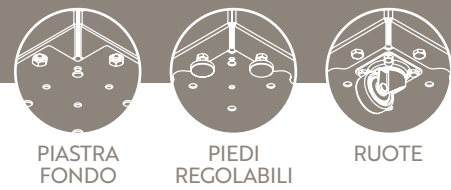

FIORIERE IN ACCIAIO CORTEN E IN ACCIAIO VERNICIATO COMPONIBILI E MODULARI

Fioriere in acciaio componibili, dotate di kit di montaggio, che ne garantisce il minimo ingombro e la massima adattabilità e facilità di trasporto.
Disponibili in acciaio corten o verniciato a polvere.

QUADRATA

	H 30	H 40	H 50	H 60	H 70	H 80
LxW 30x30	✓	✓		✓		✓
LxW 40x40	✓	✓		✓		✓
LxW 50x50	✓	✓	✓	✓		✓
LxW 60x60	✓	✓		✓		✓
LxW 70x70					✓	
LxW 80x80	✓	✓		✓		✓
LxW 100x100	✓	✓	✓	✓		✓
LxW 120x120	✓	✓		✓		✓

QUADRATA XL

	H 30	H 40	H 50	H 60	H 80
LxW 150x150	✓	✓	✓	✓	✓
LxW 160x160	✓	✓		✓	✓
LxW 180x180	✓	✓		✓	✓
LxW 200x200	✓	✓	✓	✓	✓
LxW 240x240	✓	✓		✓	✓
LxW 300x300	✓	✓	✓	✓	✓

ACCIAIO CORTEN

ACCIAIO VERNICIATO A POLVERE

RETTANGOLARE

	H 30	H 40	H 50	H 60	H 80
LxW 30x40	✓	✓		✓	✓
LxW 30x50	✓	✓		✓	✓
LxW 30x60	✓	✓		✓	✓
LxW 30x80	✓	✓		✓	✓
LxW 30x100	✓	✓		✓	✓
LxW 30x120	✓	✓		✓	✓
LxW 40x50	✓	✓		✓	✓
LxW 40x60	✓	✓		✓	✓
LxW 40x80	✓	✓		✓	✓
LxW 40x100	✓	✓		✓	✓
LxW 40x120	✓	✓		✓	✓
LxW 50x60	✓	✓		✓	✓
LxW 50x80	✓	✓		✓	✓
LxW 50x100	✓	✓	✓	✓	✓
LxW 50x120	✓	✓		✓	✓
LxW 60x80	✓	✓		✓	✓
LxW 60x100	✓	✓		✓	✓
LxW 60x120	✓	✓		✓	✓
LxW 80x100	✓	✓		✓	✓
LxW 80x120	✓	✓		✓	✓
LxW 100x120	✓	✓		✓	✓